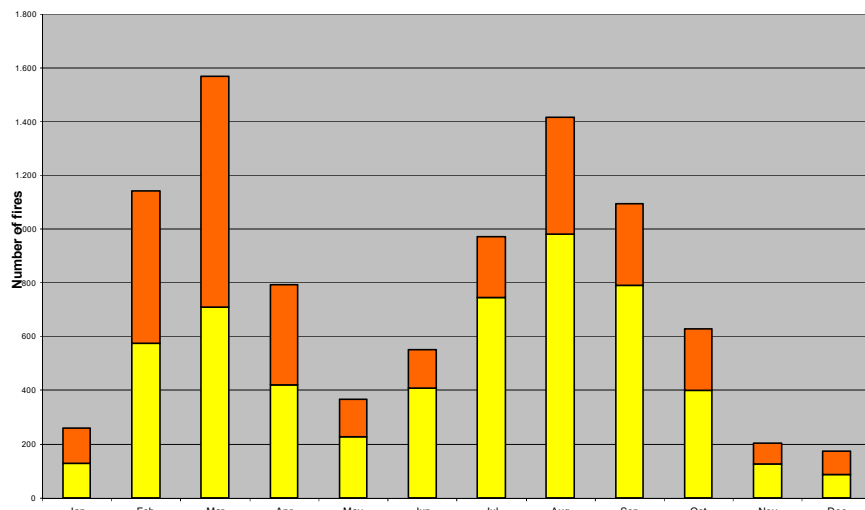

WILDFIRE STATISTICS

NUMBER OF FIRES (last decade)

SURFACE AFFECTED (last decade)

WILDFIRE STATISTICS

NUMBER OF FIRES NW (last decade)

SURFACE AFFECTED NW (last decade)

EPRIF ACTIONS (NW)

**TIME vs ACTION
2009-2014**