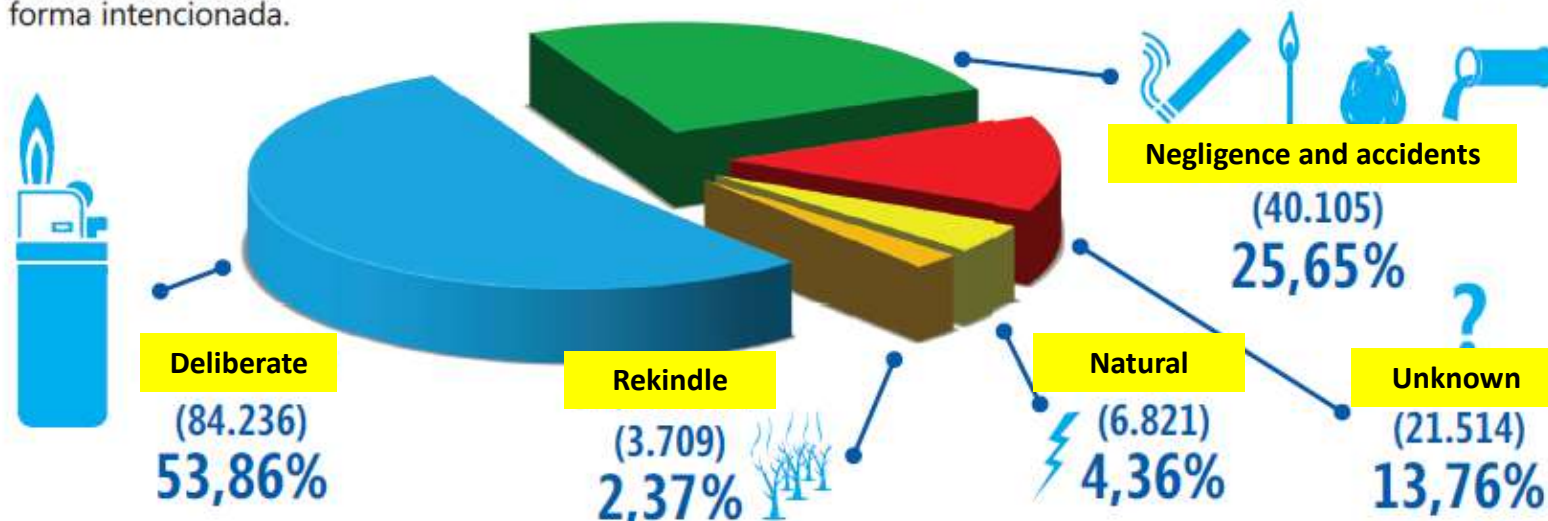

GOBIERNO
DE ESPAÑA

MINISTERIO
DE AGRICULTURA, ALIMENTACIÓN
Y MEDIO AMBIENTE

PRESCRIBED BURNING
CONCILIATION OF INTERESTS
Integral wildfire prevention
EPRIF program - SPAIN

Elena Hernandez, Service Manager. Spanish Forest Fire Service

WILDFIRE CAUSES IN SPAIN

¿Cuáles son las causas?

(Datos decenio 2004-2013)

El 96% de los siniestros están causados por actividades humanas, ya sea por negligencias y accidentes o de forma intencionada.

CAUSAS DE INCENDIOS SEGÚN DISTRIBUCIÓN GEOGRÁFICA (Decenio 2004-2013)

WILDFIRE MOTIVATIONS IN SPAIN

Motivaciones sociales que originan los incendios

Negligence and deliberate

(Datos decenio 2004-2013)

INTEGRAL PREVENTION TEAMS (EPRIF)

- Created in 1998 with the aim of working on the territories on wildfire causes, acting directly on **adult population**.
- ERIF teams work from **November to April** and collaborate with regional governments while active.
- EPRIF teams composed by **forestry technicians and foremen highly experienced** in fire management, use of fire, fire ecology, prevention and suppression. With a high knowledge of the territories.