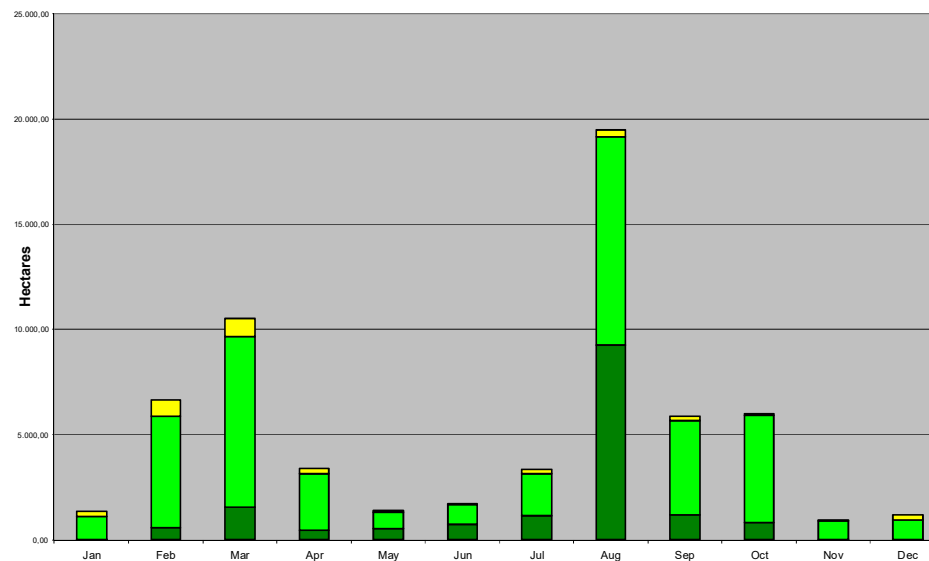

WILDFIRE STATISTICS

NUMBER OF FIRES (last decade)

SURFACE AFFECTED (last decade)

WILDFIRE STATISTICS

NUMBER OF FIRES NW (last decade)

SURFACE AFFECTED NW (last decade)

EPRIF ACTIONS (NW)

**TIME vs ACTION
2009-2014**