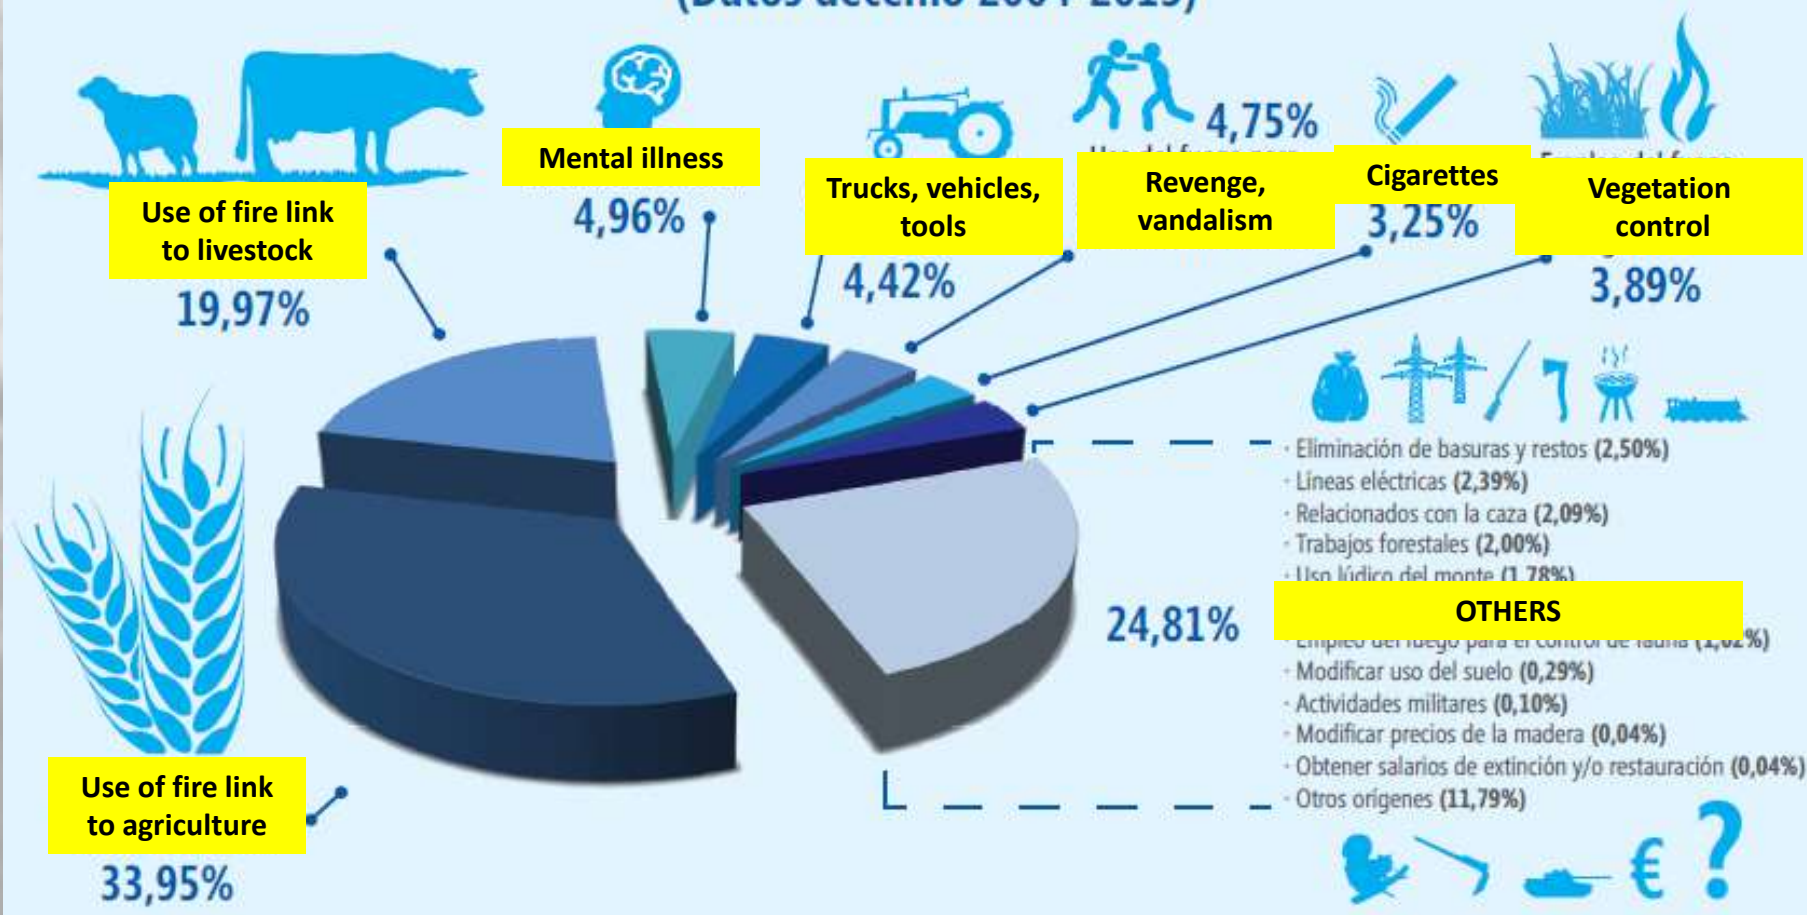

GOBIERNO
DE ESPAÑA

MINISTERIO
DE AGRICULTURA, ALIMENTACIÓN
Y MEDIO AMBIENTE

PRESCRIBED BURNING
CONCILIATION OF INTERESTS
Integral wildfire prevention
EPRIF program - SPAIN

Elena Hernandez, Service Manager. Spanish Forest Fire Service

WILDFIRE CAUSES IN SPAIN

¿Cuáles son las causas?

(Datos decenio 2004-2013)

El 96% de los siniestros están causados por actividades humanas, ya sea por negligencias y accidentes o de forma intencionada.

CAUSAS DE INCENDIOS SEGÚN DISTRIBUCIÓN GEOGRÁFICA (Decenio 2004-2013)

WILDFIRE MOTIVATIONS IN SPAIN

Motivaciones sociales que originan los incendios

Negligence and deliberate

(Datos decenio 2004-2013)

INTEGRAL PREVENTION TEAMS (EPRIF)

- Created in 1998 with the aim of working on the territories on wildfire causes, acting directly on **adult population**.
- ERIF teams work from **November to April** and collaborate with regional governments while active.
- EPRIF teams composed by **forestry technicians and foremen highly experienced** in fire management, use of fire, fire ecology, prevention and suppression. With a high knowledge of the territories.