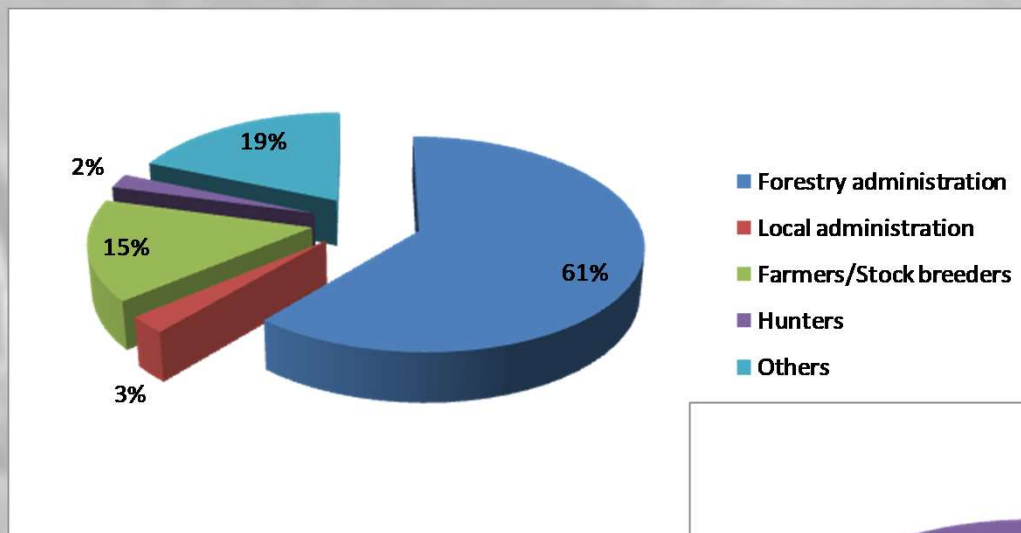

CLEARINGS (2009-2014)

GOBIERNO
DE ESPAÑA

MINISTERIO
DE AGRICULTURA, ALIMENTACIÓN
Y MEDIO AMBIENTE

 IWFC 2015

STOCK BREEDER AND FOREST RANGER MEETING IN ASTURIAS

MEETINGS, TRAINING/AWARENESS

MEETINGS WITH STAKEHOLDERS