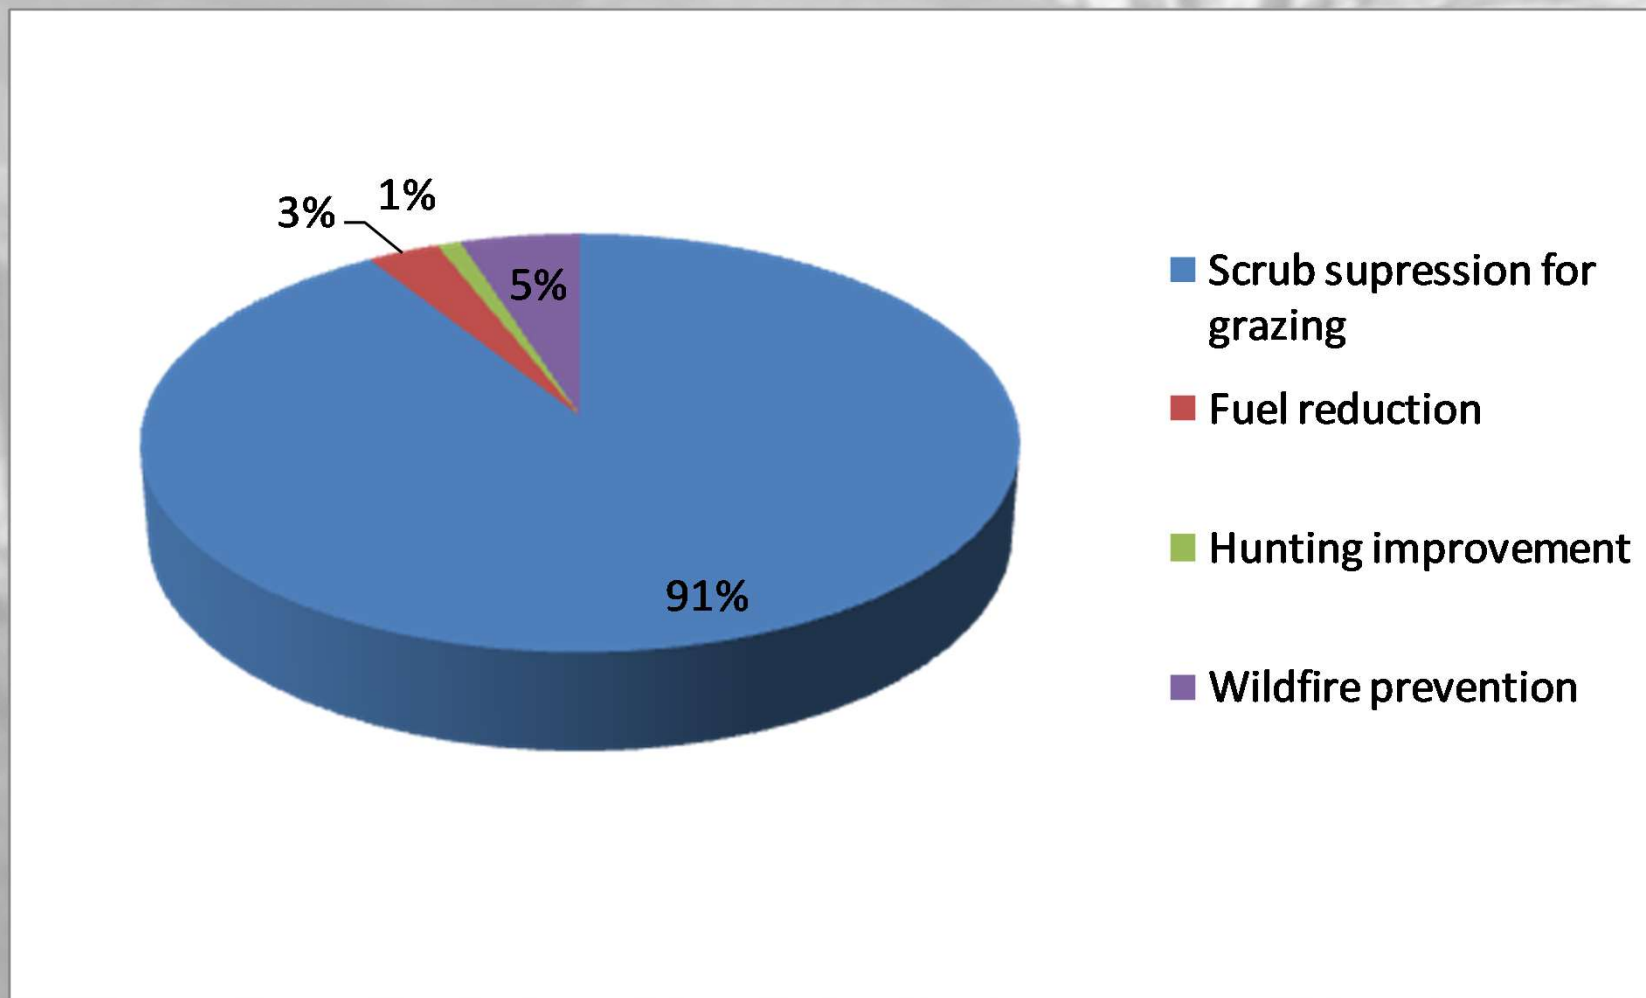

CLEARINGS (2009-2014)